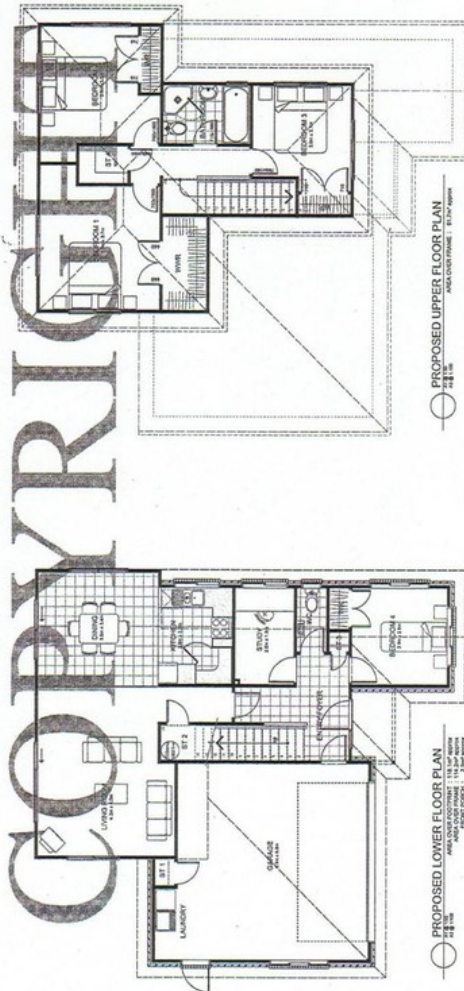

The Meadows, Warkworth (Lot 111)

Lot 111, 26 Motiti Road, Warkworth

Lot 111, 26 Motiti Road, Warkworth

Some of the great features of this exclusively designed home are:

- Tiling to Bathrooms and Kitchen
- Fully Carpeted throughout
- Solid Brick Veneer and Timber Wether Boards
- Concrete Tile Roof
- Signature Homes Extensive Guarantees